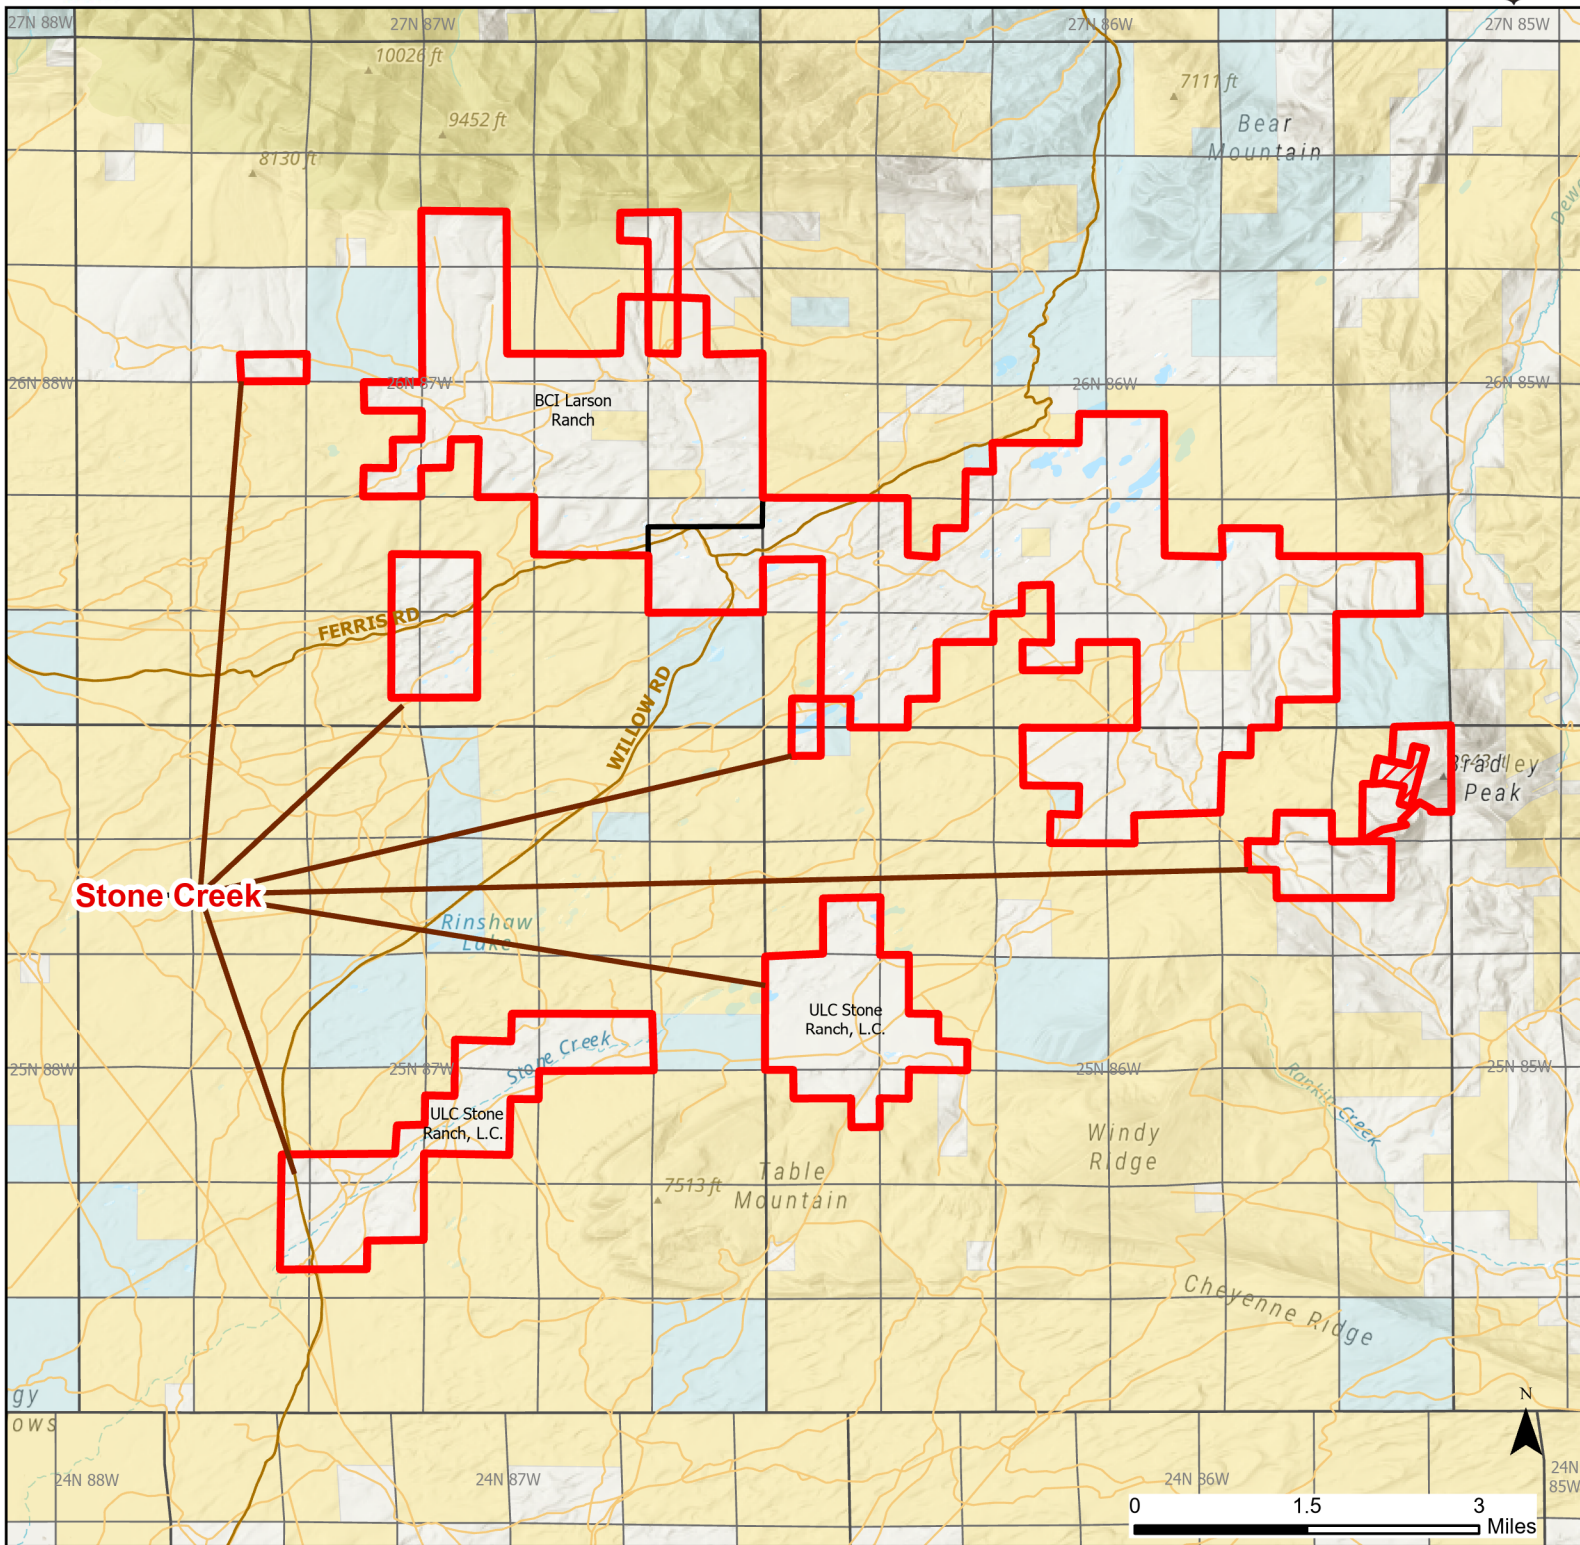

Stone Creek Hunter Management Area

2023 Hunt
Season

Parking	Closed Road	Boundary	Limited Range Weapons and Archery	State
Coupon Box	Roads	County Boundaries	Archery Only	DOD
Road Closed	HMA Ownership	Other	CLOSED	BLM
Open Road				Wyoming Game & Fish Dept.
Special Conditions Apply				Forest Service
				Private

Species allowed to hunt: Antelope, Deer, Elk

See Ranch Rules for More Information and Restrictions

Hunter Management Area rules apply only to those lands enrolled in the HMA.

This map is for visual use, assistance and general location only, does not represent a survey, and is not to be used for legal conveyance. Hunt Area boundaries are approximate, consult Game and Fish Hunting Regulations for descriptions and restrictions. Access to these private lands for any commercial activity must be gained by contacting the individual landowner(s) directly.